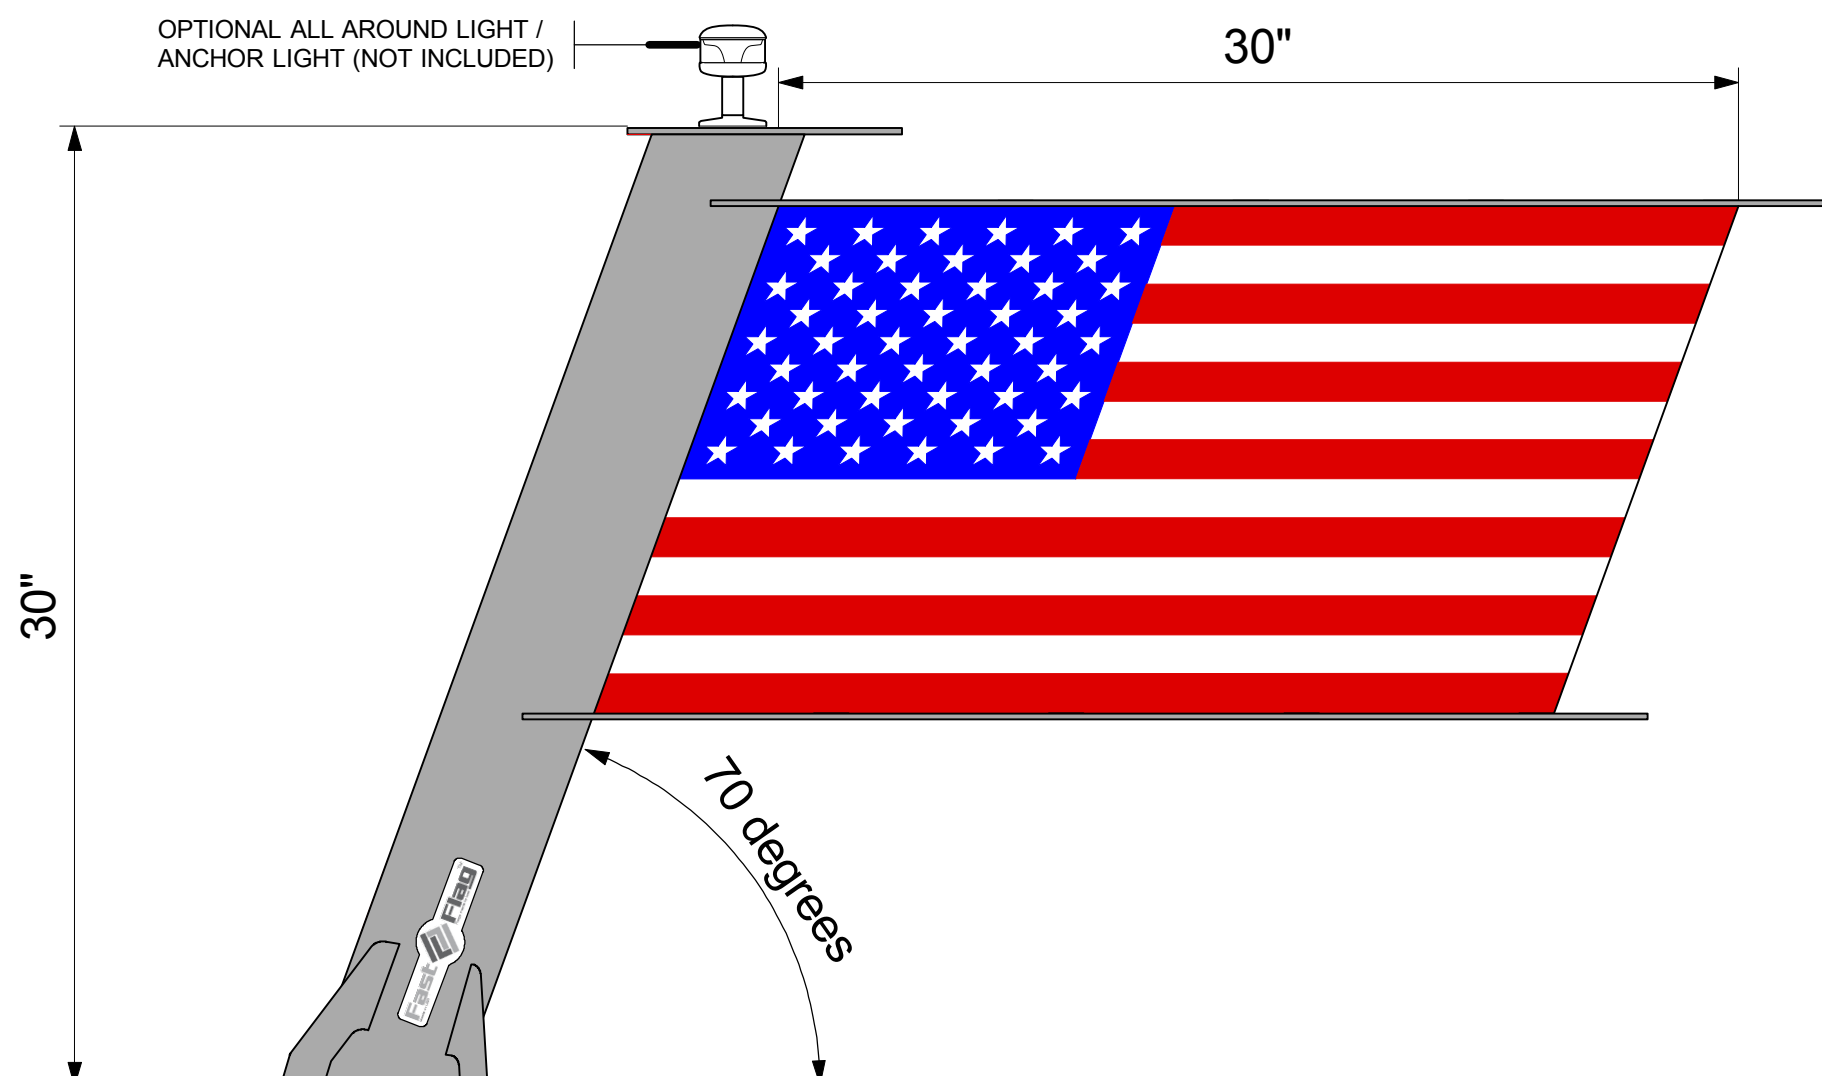

The SuperSport series - Solid

All Solid flags are 100% solid welded aluminum plate (powder coated white) with an applied graphics applique in vinyl

The SuperSport -16

Shown here in solid Red, White and Blue

Ideally sized for most boats from 18 - 21 feet in length

The SuperSport -20

Shown here in solid Red, White and Blue

Ideally sized for most boats from 22 - 30 feet in length

The SuperSport -30

Shown here in solid Red, White and Blue

Ideally sized for most boats from 31 - 62 feet in length