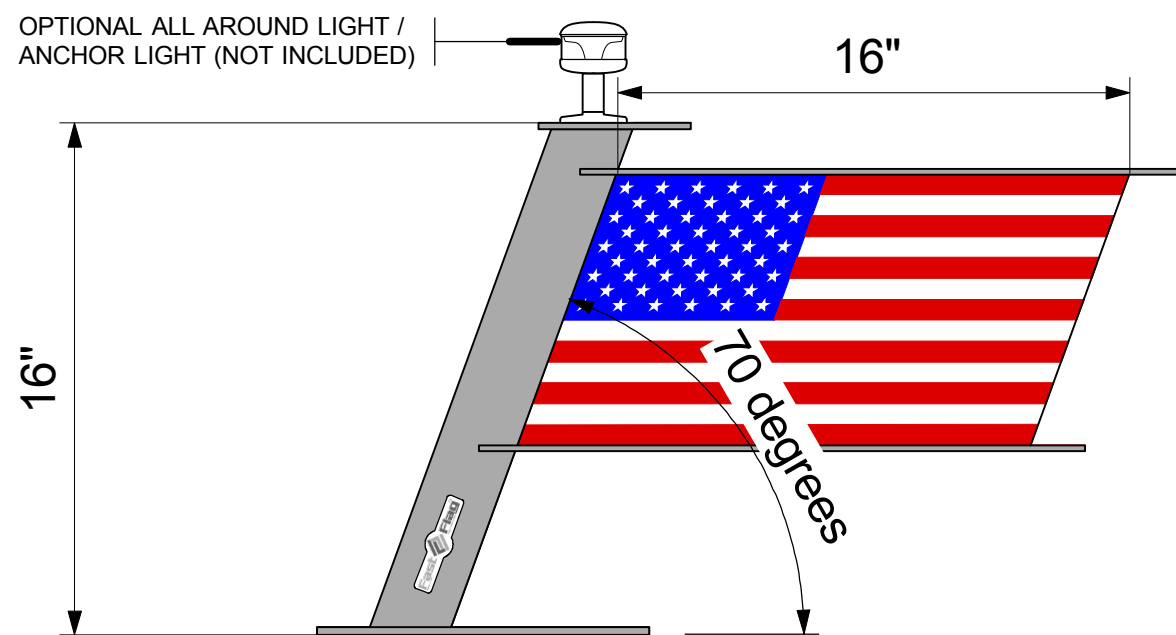

The SuperSport series - Solid

All Solid flags are 100% solid welded aluminum plate (powder coated white) with an applied graphics applique in vinyl

The SuperSport -16

Shown here in solid Red, White and Blue

Ideally sized for most boats from 18 - 21 feet in length

The SuperSport -20

Shown here in solid Red, White and Blue

Ideally sized for most boats from 22 - 30 feet in length

The SuperSport -30

Shown here in solid Red, White and Blue

Ideally sized for most boats from 31 - 62 feet in length