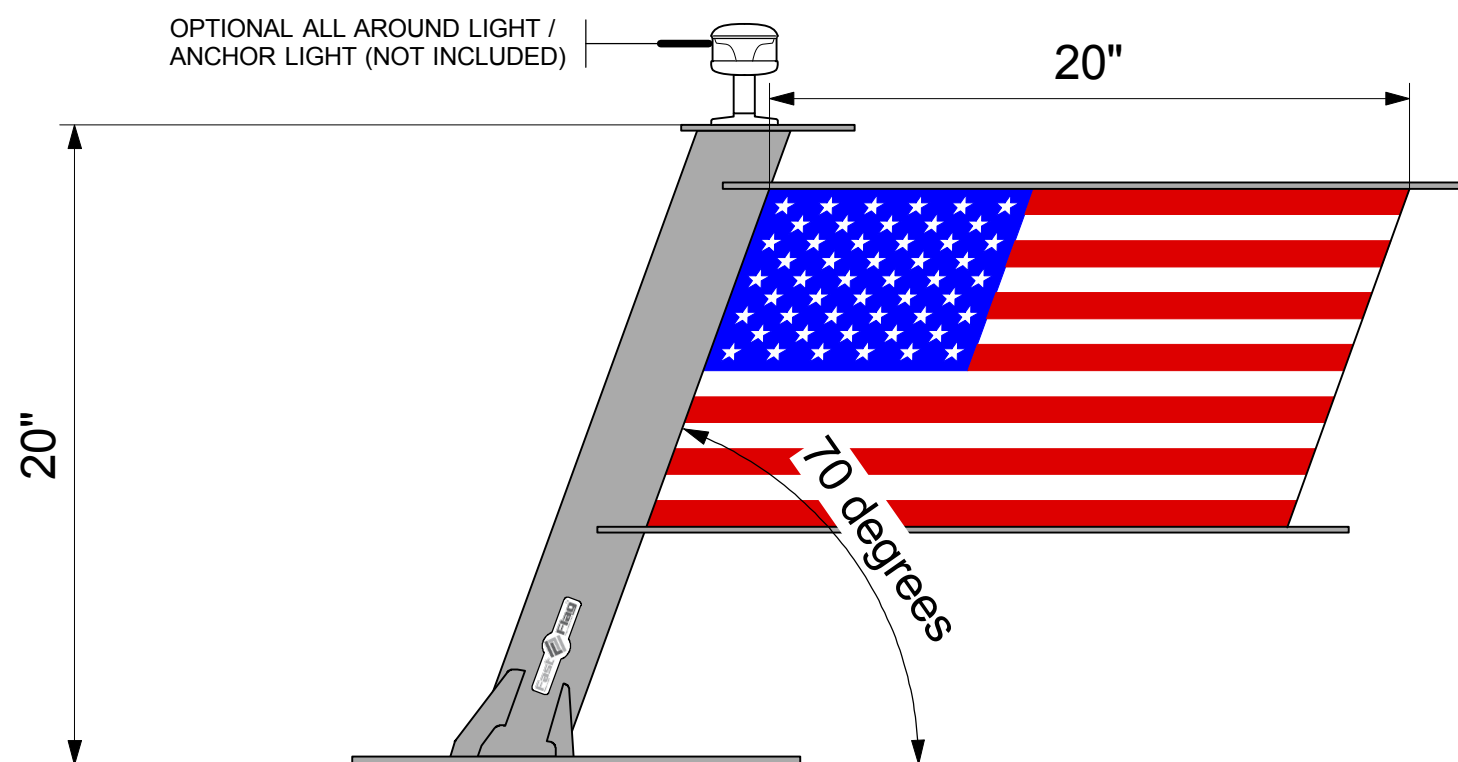

The SuperSport series - Solid

All Solid flags are 100% solid welded aluminum plate (powder coated white) with an applied graphics applique in vinyl

The SuperSport -16

Shown here in solid Red, White and Blue

Ideally sized for most boats from 18 - 21 feet in length

The SuperSport -20

Shown here in solid Red, White and Blue

Ideally sized for most boats from 22 - 30 feet in length

The SuperSport -30

Shown here in solid Red, White and Blue

Ideally sized for most boats from 31 - 62 feet in length